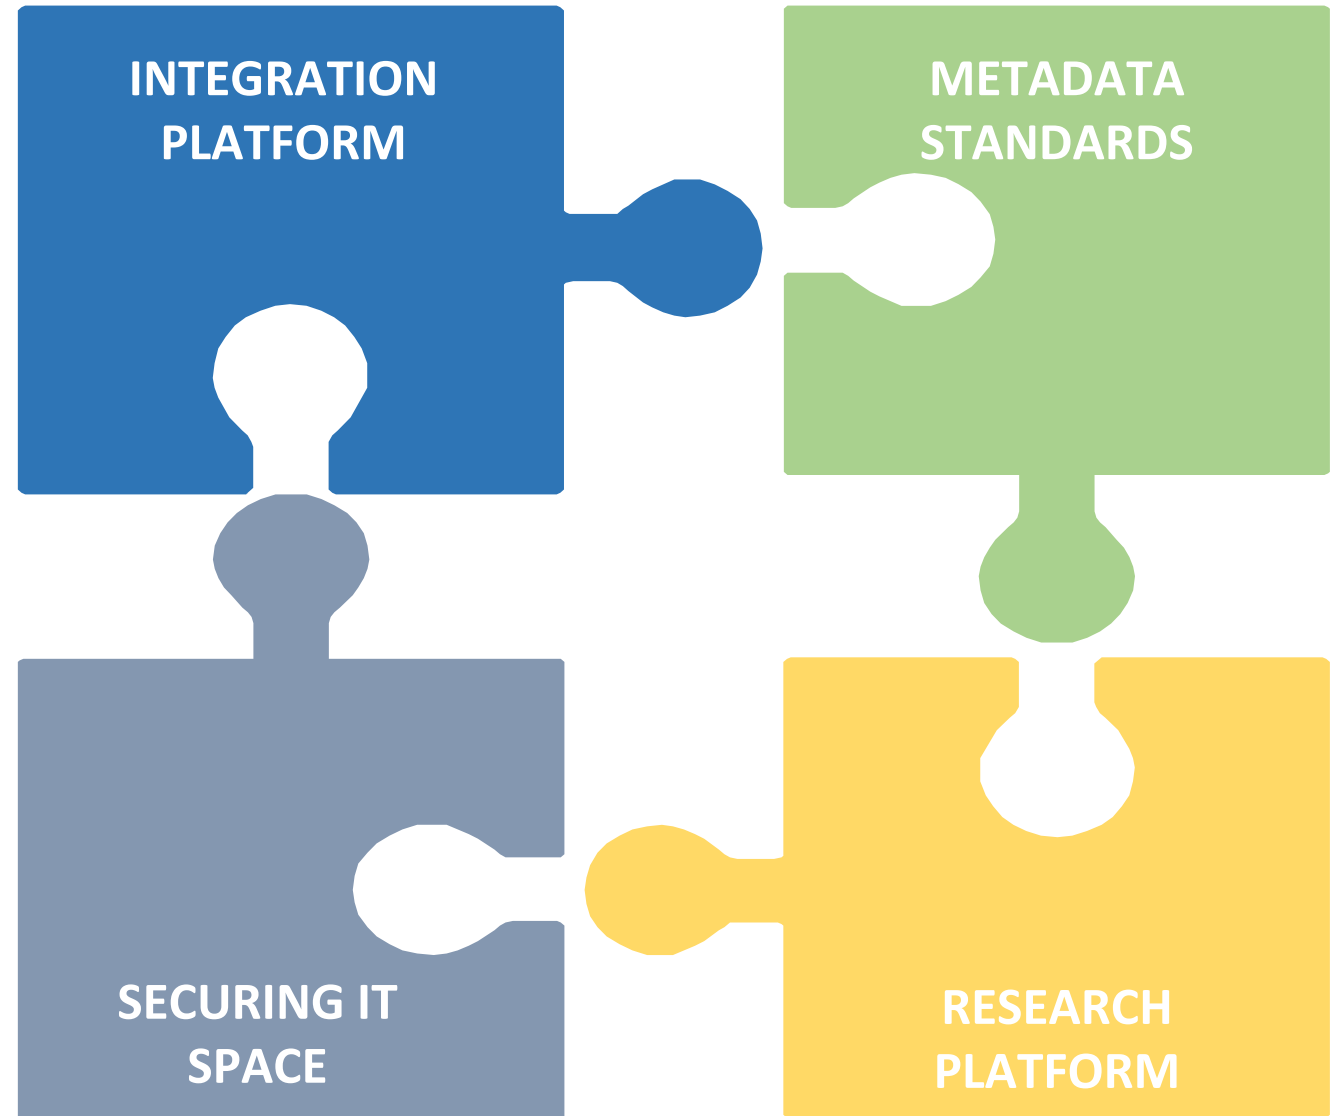

Krajowe Repozytorium
Obiektów Nauki i Kultury

The most important components
implemented in the project

Rzeczpospolita
Polska

Unia Europejska
Europejski Fundusz
Rozwoju Regionalnego